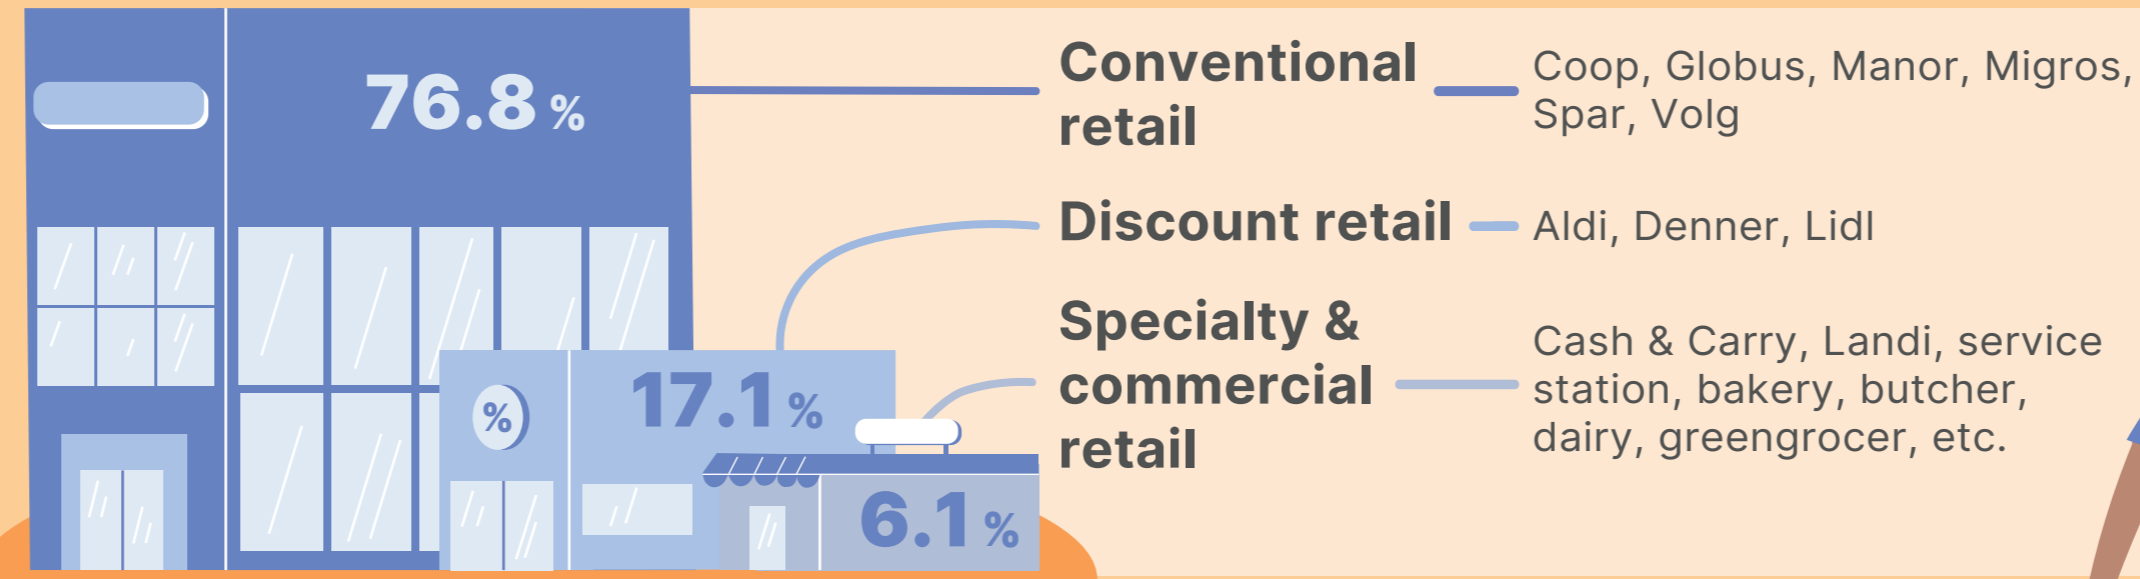

EXPENDITURE ON FOOD IN THE SWISS RETAIL SECTOR IN 2020

Overall market

CHF 29.9 bn

was spent on food in the Swiss retail sector by Switzerland's resident population (8.6 million people) in 2020.

Expenditure by sales channel