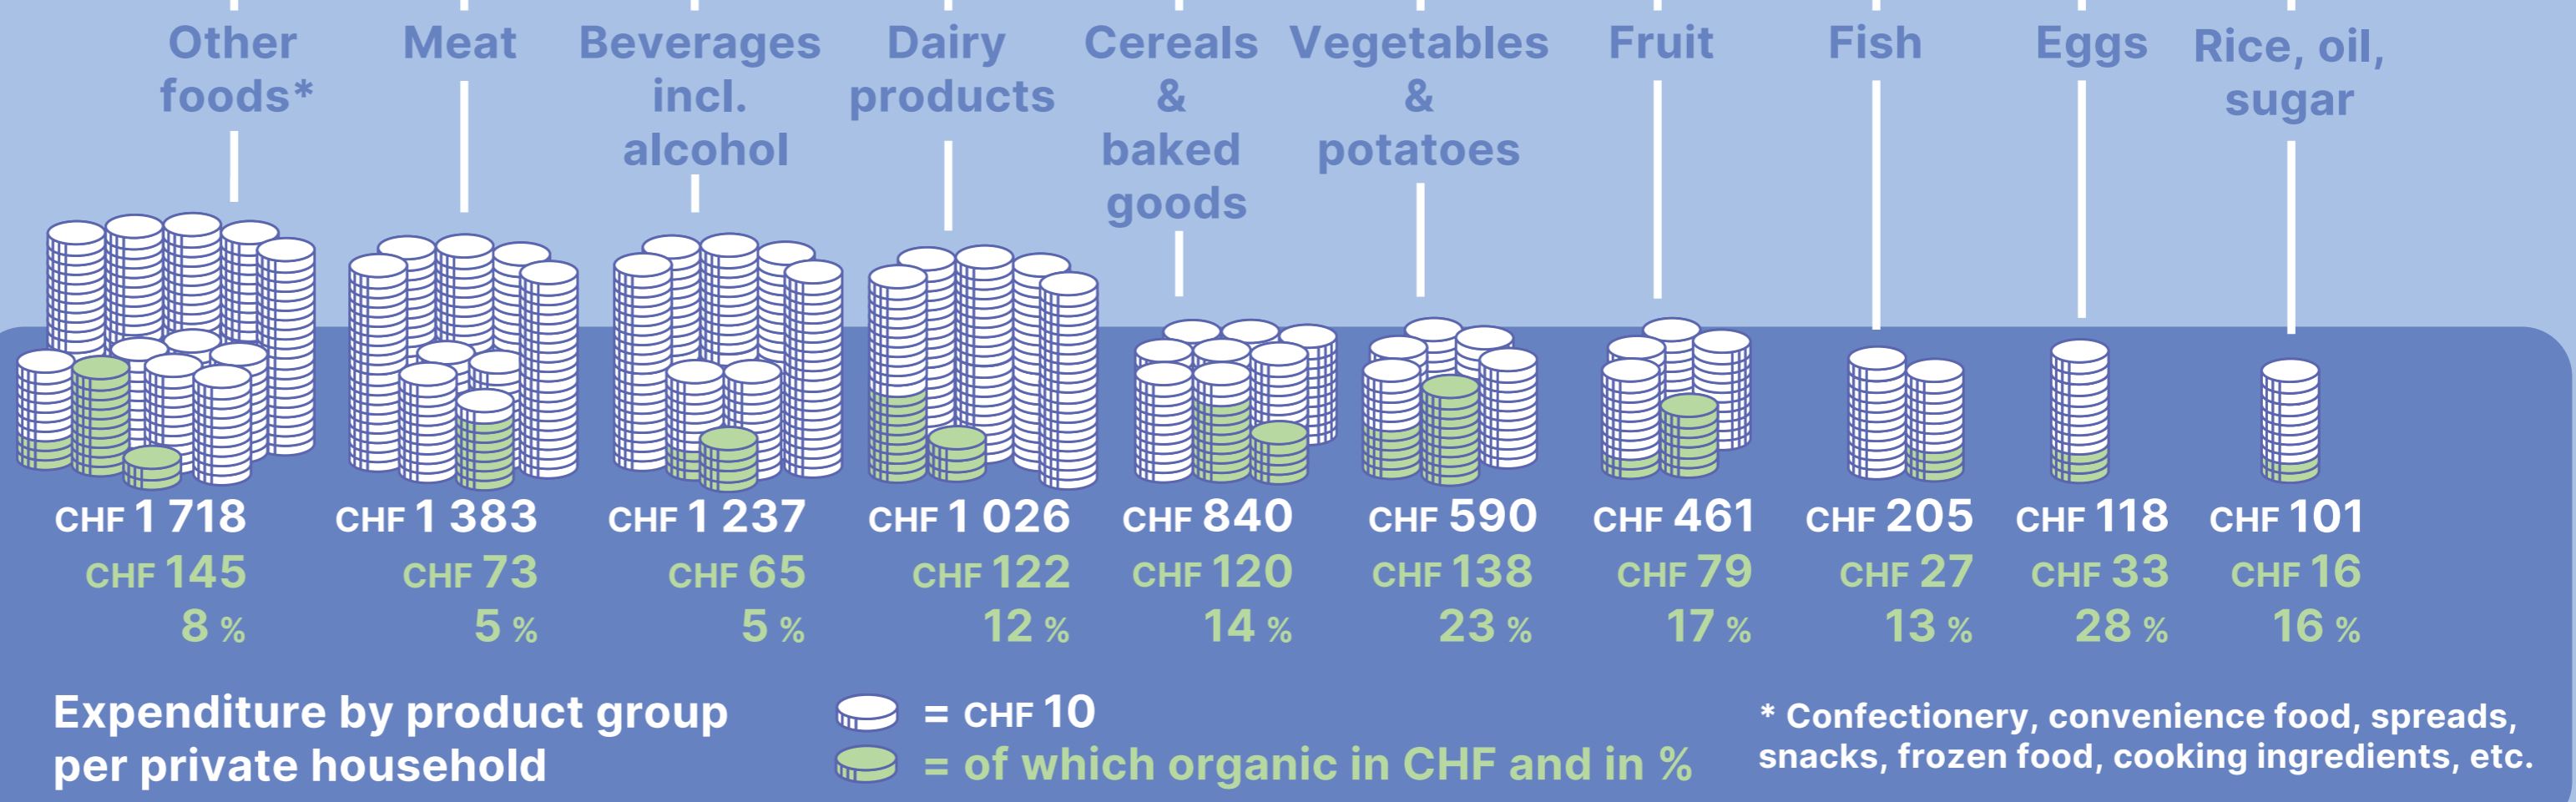

EXPENDITURE ON FOOD IN THE SWISS RETAIL SECTOR IN 2020

Overall market

CHF 29.9 bn

was spent on food in the Swiss retail sector by Switzerland's resident population (8.6 million people) in 2020.

Expenditure by sales channel

Non-organic 89.3%

Organic 10.7%

Expenditure by production type

Expenditure by segment

Expenditure by product group, in CHF

Overall total:
CHF 29.9 bn

Total per private household:
CHF 7 680

Private household

CHF 7 680

was spent on food in the Swiss retail sector by a Swiss private household (2.2 persons) in 2020. This represents 7% of total consumption expenditure. CHF 820 is spent on organic foods.

Expenditure by household type

Food expenditure varies by household type. For sociodemographic comparisons of households, one animal and one plant-based product group were considered, plus one additional product group where differences are particularly marked.