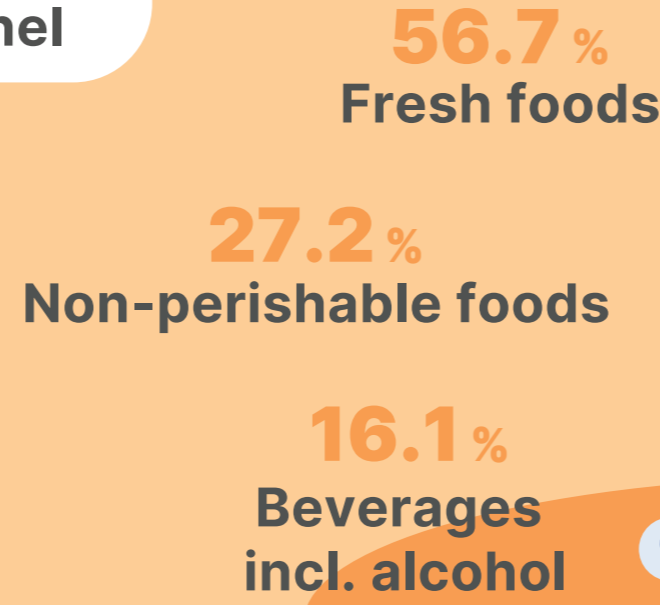

Non-organic 89.3%

Organic 10.7%

Expenditure by production type

Expenditure by segment

Expenditure by product group, in CHF

Overall total:
CHF 29.9 bn

Total per private household:
CHF 7 680

Private household