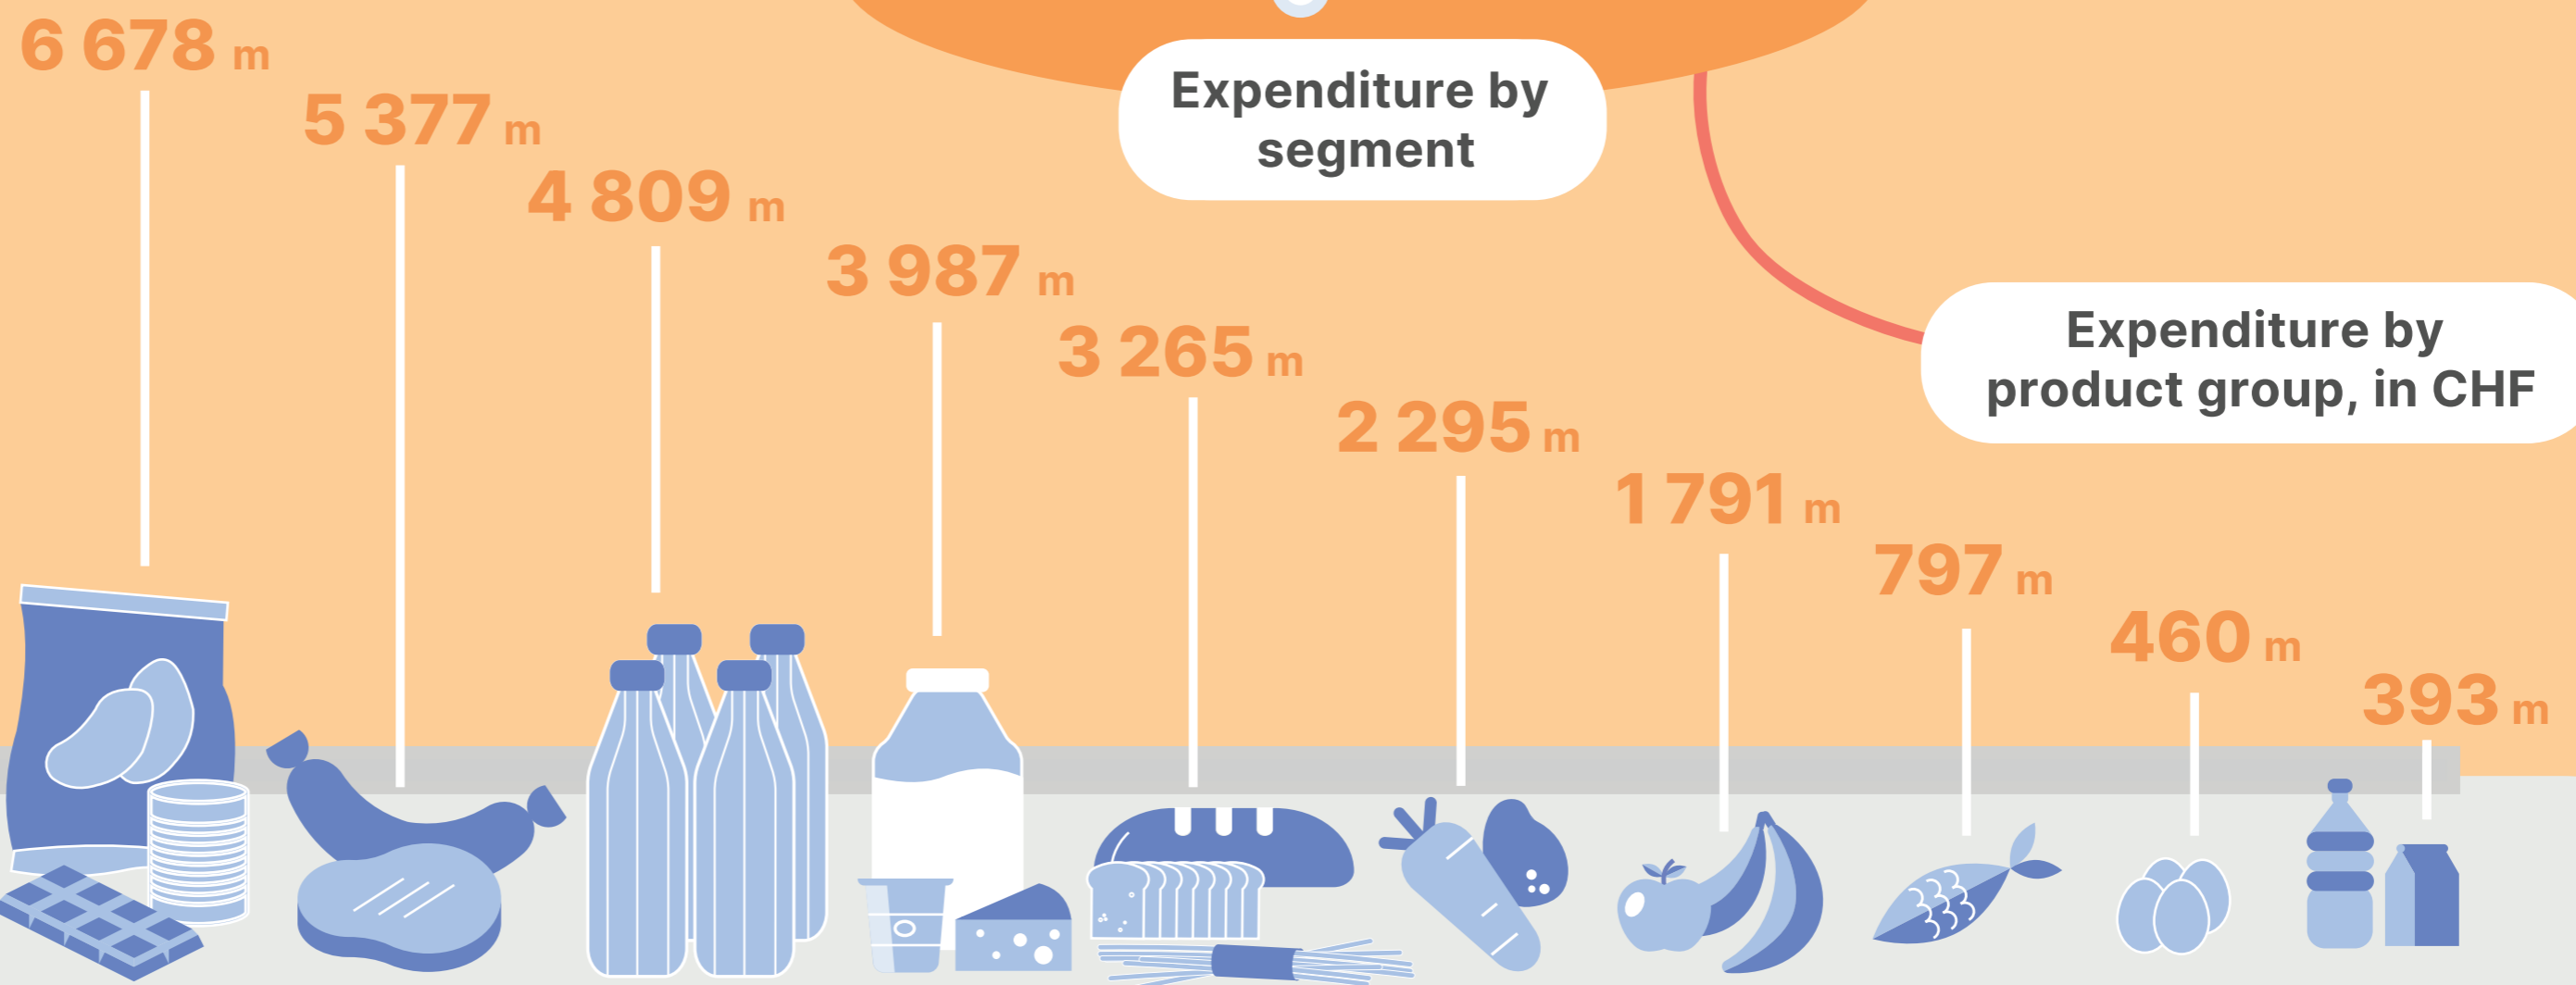

Non-organic 89.3%

Organic 10.7%

Expenditure by production type

Expenditure by segment

Expenditure by product group, in CHF

Overall total:
CHF 29.9 bn

Total per private household:
CHF 7 680

Private household

CHF 7 680

was spent on food in the Swiss retail sector by a Swiss private household (2.2 persons) in 2020. This represents 7% of total consumption expenditure. CHF 820 is spent on organic foods.

Expenditure by household type